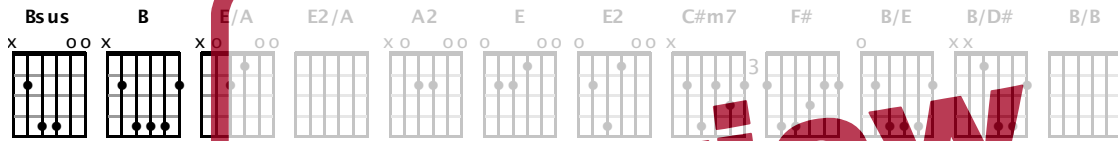

E/A B E/A
Let Your fire flow, let Your wind blow, let Your fire flow

Mighty Breath Of God

www.praisecharts.com/21035

Tempo = 48 : Key = B

© 1999 worshiptogether.com songs (Admin. by EMI Christian Music Publishing), The Bridge Worx (Admin. by EMI Christian Music Publishing), Zadok Worship Publishing (Admin. by Music Services, Inc.). All rights reserved. CCLI Song No. 3026148. By Anthony Skinner, Ross Huskinson, Scott MacLeod, Tom Lane